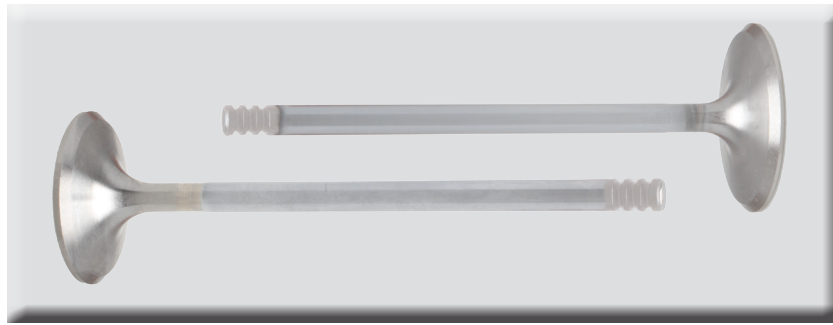

New Product Tech Bulletin

July 11, 2024

New and Superseded Valves

AVAILABLE NOW

Manufactures	Harley-Davidson®
Years	2017-2024
Models	Milwaukee-Eight™ (& CVO's)

As KPMI® continues to expand its product line for the Milwaukee-Eight™, we continue to add exhaust valves made out of the Super Alloy Inconel®. The Super Alloy Inconel® is designed to survive under extreme temperatures, however the material itself does not readily accept the Black Diamond™ surface treatment. Therefore KPMI® Inconel® exhaust valves come in our White Diamond® Hard Chrome finish. Because more and more engine builders are utilizing our Inconel® Exhaust Valves, we have decided to switch the entire line of valves for the KPMI® Milwaukee-Eight™ to our White Diamond® Hard Chrome Stems for a uniform cylinderhead appearance.

*Inconel® is classified as a "Super Alloy", meaning that it is designed to survive under the most extreme temperatures and pressures where other valves will begin to burn, corrode, or completely fail. This is the material of choice for high output engines running turbos, superchargers, nitromethane, or nitrous.